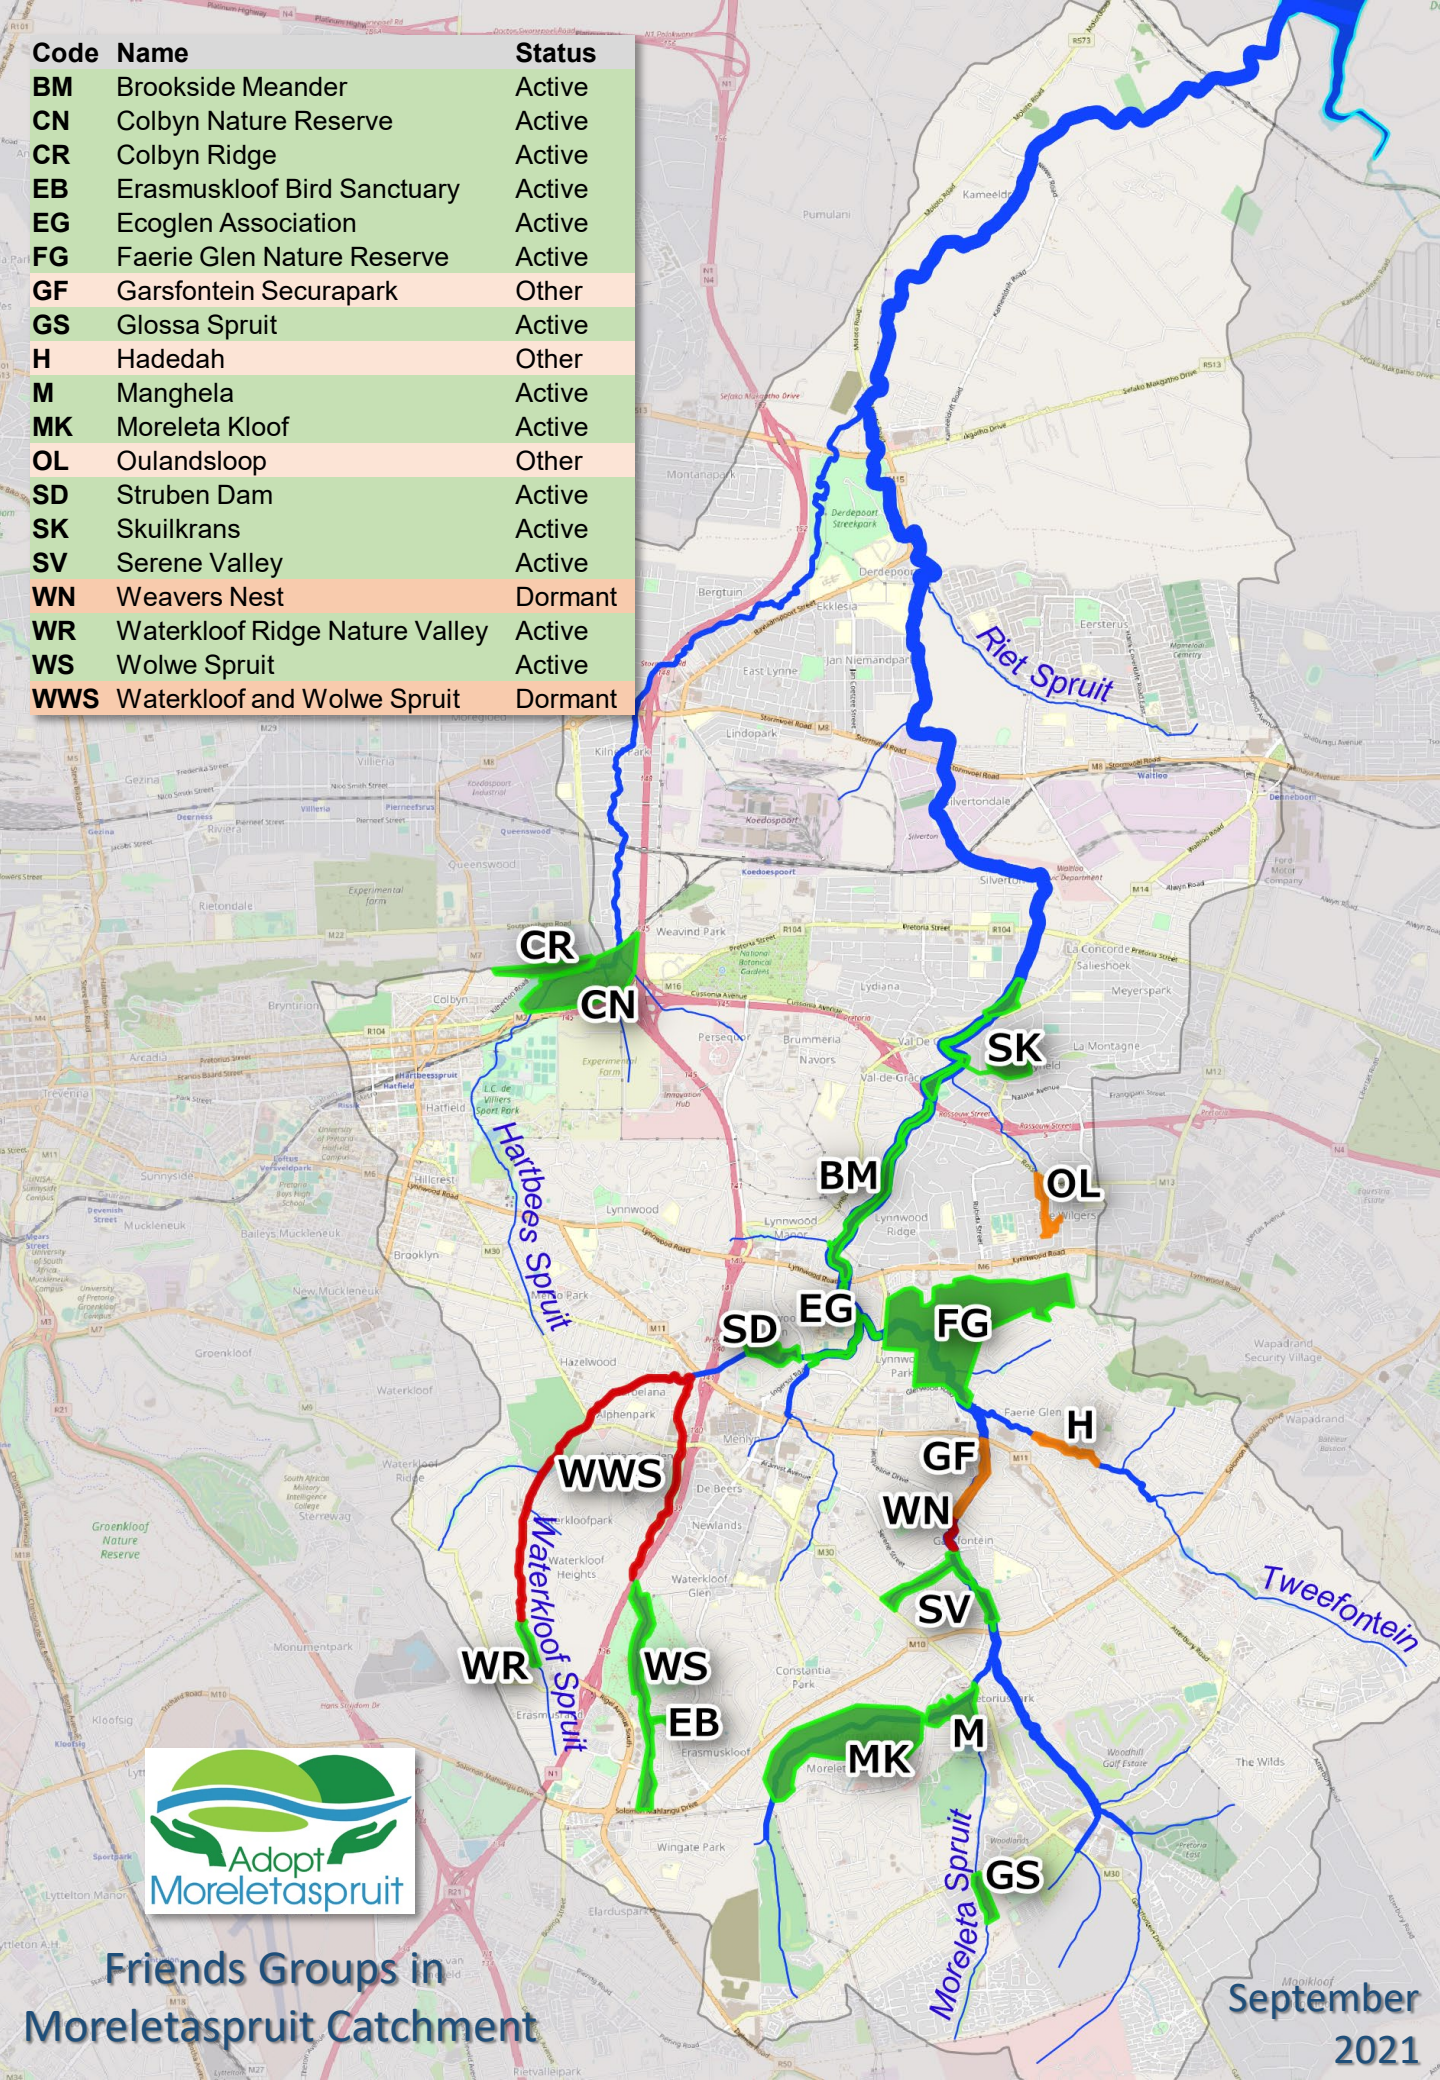

Code	Name	Status
BM	Brookside Meander	Active
CN	Colbyn Nature Reserve	Active
CR	Colbyn Ridge	Active
EB	Erasmuskloof Bird Sanctuary	Active
EG	Ecoglen Association	Active
FG	Faerie Glen Nature Reserve	Active
GF	Garsfontein Securapark	Other
GS	Glossa Spruit	Active
H	Hadedah	Other
M	Manghela	Active
MK	Moreleta Kloof	Active
OL	Oulandsloop	Other
SD	Struben Dam	Active
SK	Skuilkrans	Active
SV	Serene Valley	Active
WN	Weavers Nest	Dormant
WR	Waterkloof Ridge Nature Valley	Active
WS	Wolwe Spruit	Active
WWS	Waterkloof and Wolwe Spruit	Dormant

Friends Groups in Moreletaspruit Catchment

September 2021